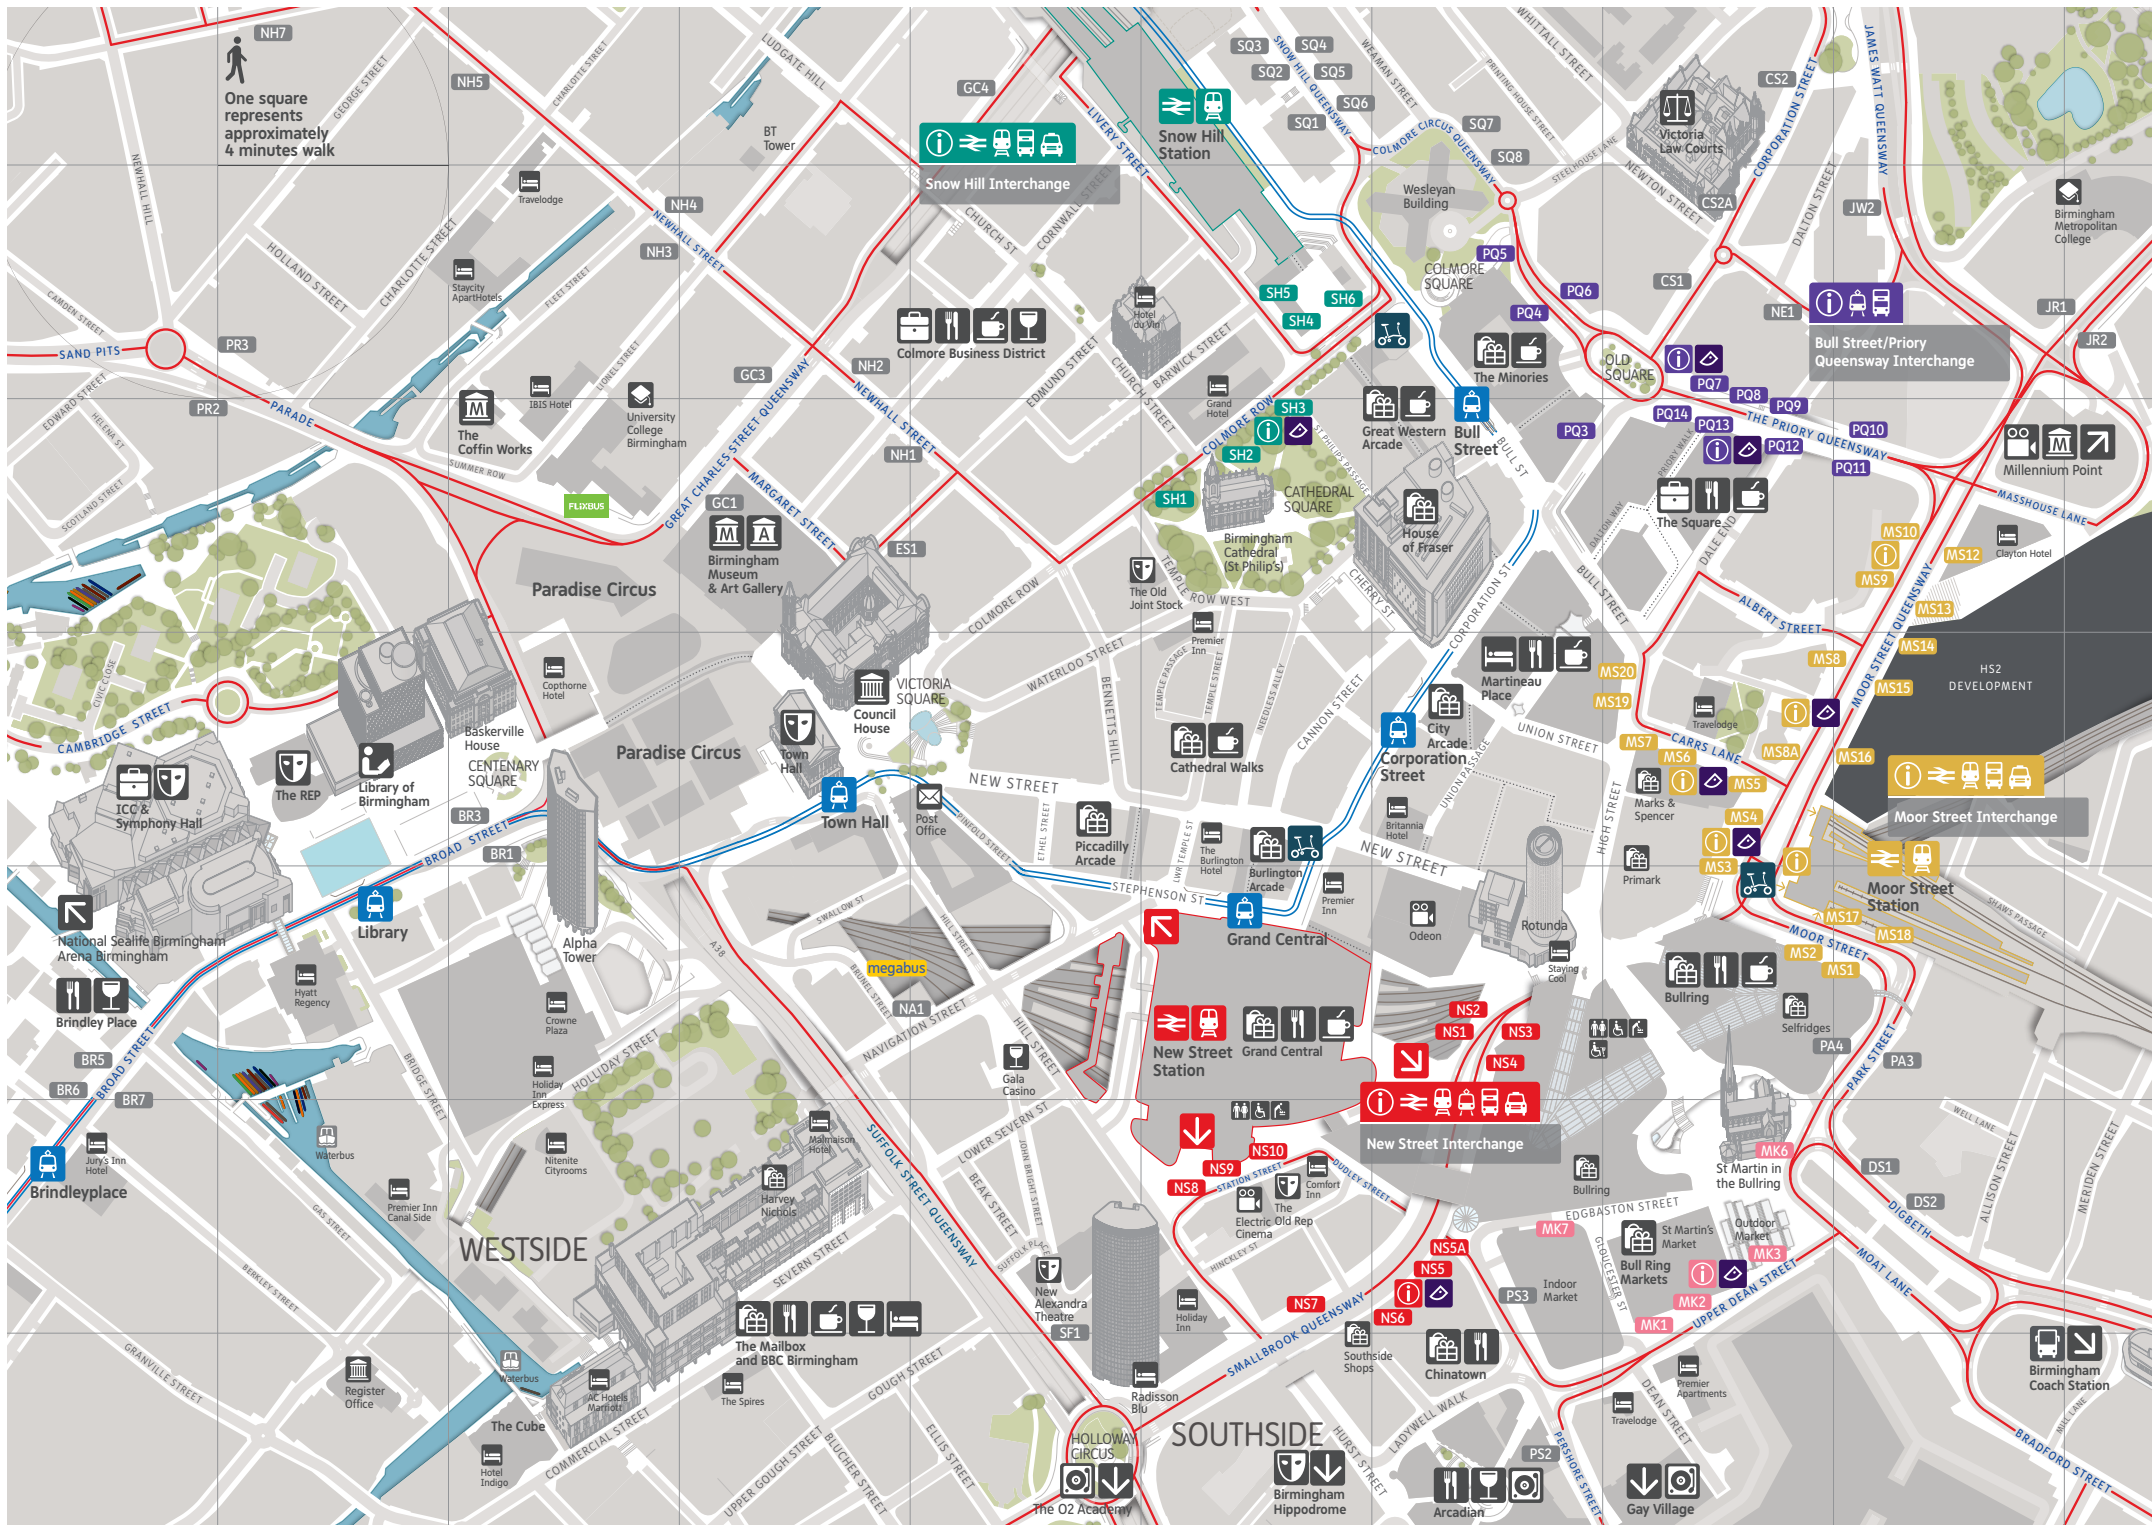

One square represents approximately 4 minutes walk

WESTSIDE

SOUTHSIDE

Snow Hill Interchange

Bull Street/Priory Queensway Interchange

Moor Street Interchange

New Street Interchange

Library of Birmingham

Victoria Square

City Arcade Corporation Street

Albert Street

Millennium Point

Paradise Circus

Birmingham Museum & Art Gallery

Bull Street

Old Square

Victoria Law Courts

Sand Pits

The Coffin Works

Colmore Business District

Snow Hill Station

Wesleyan Building

Birmingham Metropolitan College

Paradise Circus

Council House

Grand Central

Corporation Street

HS2 Development

Brindley Place

Library

Town Hall

New Street Station

Union Street

Moor Street Station

WESTSIDE

SOUTHSIDE

Snow Hill Interchange

Bull Street/Priory Queensway Interchange

Moor Street Interchange

New Street Interchange

Library of Birmingham

Victoria Square

City Arcade Corporation Street

Albert Street

Millennium Point

Paradise Circus

Birmingham Museum & Art Gallery

Bull Street

Old Square

Victoria Law Courts

Sand Pits

The Coffin Works

Colmore Business District

Snow Hill Station

Wesleyan Building

Birmingham Metropolitan College