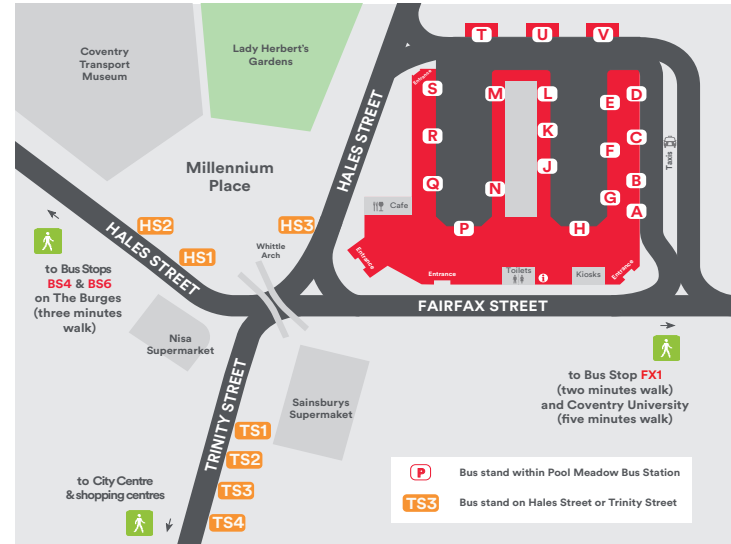

Get free travel to work*

Workwise can help you on the way to your new job with incredible discounts

workwise tfwm.org.uk/workwise

*Available on selected tickets. Terms and conditions apply.