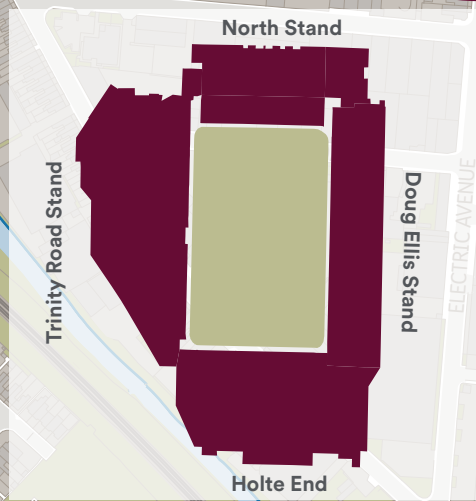

Villa Park Transport Guide

Cycle parking for AVFC Inner City Academy

Key

- Walking route to rail stations
- Walking route for AV82 shuttle bus
- Traffic exclusion zone
- AV82 shuttle bus
- Rail Station
- Drop off/pick up (outside of period of road closures)

Walk and time Information

Station	Direction	Walk Time (Average)	Platform
Aston	Birmingham	15 Mins	Platform 2
Aston	Walsall	15 Mins	Platform 1
Witton	Birmingham	5 Mins	Platform 2
Witton	Witton	5 Mins	Platform 1

Bus Services	Direction	Walk Time (Average)	Bus Stop
7	Birmingham	2 Mins	
7	Perry Common	2 Mins	
11A	Acocks Green	3 Mins	
11C	Perry Barr	3 Mins	
AV82	Birmingham	8 Mins	

AV82 shuttle bus to/from Birmingham city centre