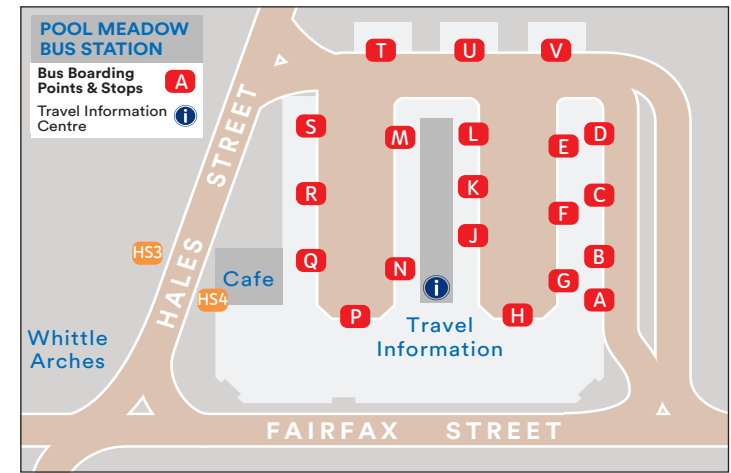

Coventry City Centre

Map & Guide

Bus services from City Centre

Letters in **red** indicate stand service departs from in Pool Meadow Bus Station. Letters in **orange** indicate bus stops service departs from in the City Centre.

Service	Destination	Bus stop
1	Coundon	L BS7 CS1 CR4
2	Tile Hill Village	L BS7 CS1 CR4
3	Arena Park	CU2 CU5 FX1 TS3
3	University Hospital	HS4 BS6 CU4 CU1
5 5A	Arena Park	G BS5 UL3
6 6A	Victoria Farm	CR2 CS4 BS3 M
6 6A	Tanyard Farm	R BS7 CS1 CR4
7 7A	Brownhill Green	CU2 CU5 FX1 G BS5 UL3
7 7A	Bell Green	UL5 BS3 N CU4 CU1
8 8A	Walsgrave/Wood End	UL5 BS3 P CU4 CU1
8 8A	Allesley Park	CU2 CU5 FX1 Q BS5 UL3
9 9A	Green Lane	CU2 CU5 FX1 J TS5 CS2 VR2 GR2 ER3 WR1
9 9A	University Hospital	ER2 GR1 VR3 CS4 BS3 P CU4 CU1
11	Leamington Spa	L TS5 CS2 VR2 GR2 ER3 WR1
12X	University of Warwick	K CU3 MP1 SJ1 BY4 ER3 WR1
13 13A	Whitmore Park	CU2 CU5 FX1 BS4 UL1
13 13A	Willenhall	UL5 BS3 HS2 CU4 CU1
14 14A	University of Warwick	T BS7 CS1 CR4
16	Keresley Village	BS4 UL1
17 17A	University Hospital	BY5 GR1 VR3 CS4 BS3 N
17 17A	Fenside	S TS2 CS3 VR2 GR2 BY1
18 18A	Tile Hill Village	U BS7 CS1 CR4
19	Westwood Bus'n Park	U TS5 CS1 VR2 GR2 ER3
20	Nuneaton	TS4 BS1
20B	Longford	TS4 BS1
20A 20C	University Hospital	TS4 BS1
21 21A	Willenhall/Middlemarch	TS1 CS3 VR2 GR2 BY1
21 21A	Wood End	BY5 GR1 VR3 CS4 HS3
24	Kenilworth	F CU3 MP1 SJ1 BY4 ER3 WR1
25	Rugby	F CU3 MP1 SJ1 BY4 ER3 WR1
41	Stonehouse Estate	E CU3 MP1 SJ1
42	Brownhill Green	E BS5 UL3
47	Cannon Park	E BS5 CS3 CR3
48 X48	Atherstone/Leicester	TS3 BS1
55 56	Nuneaton	TS3 BS1
74	Nuneaton	E CU4 CU1
85 85B	Rugby	F CU4 CU1
86	Rugby	BY5 GR1 VR3 CS4 HS1 CU4 CU1
87 87A	Solihull	H TS5 CS2 VR2 GR2 WR1
89	Solihull	BY1 WR1

National Express coaches	A B C
megabus	D

University Hospital

The following buses serve University Hospital directly
9/9A, 17/17A, 74, 85/85B, 585 & X6

Coventry Rail Station

The following buses stop at or near to the Rail Station
9/9A, 11, 12X, 19, 87, U12, X17 & X30