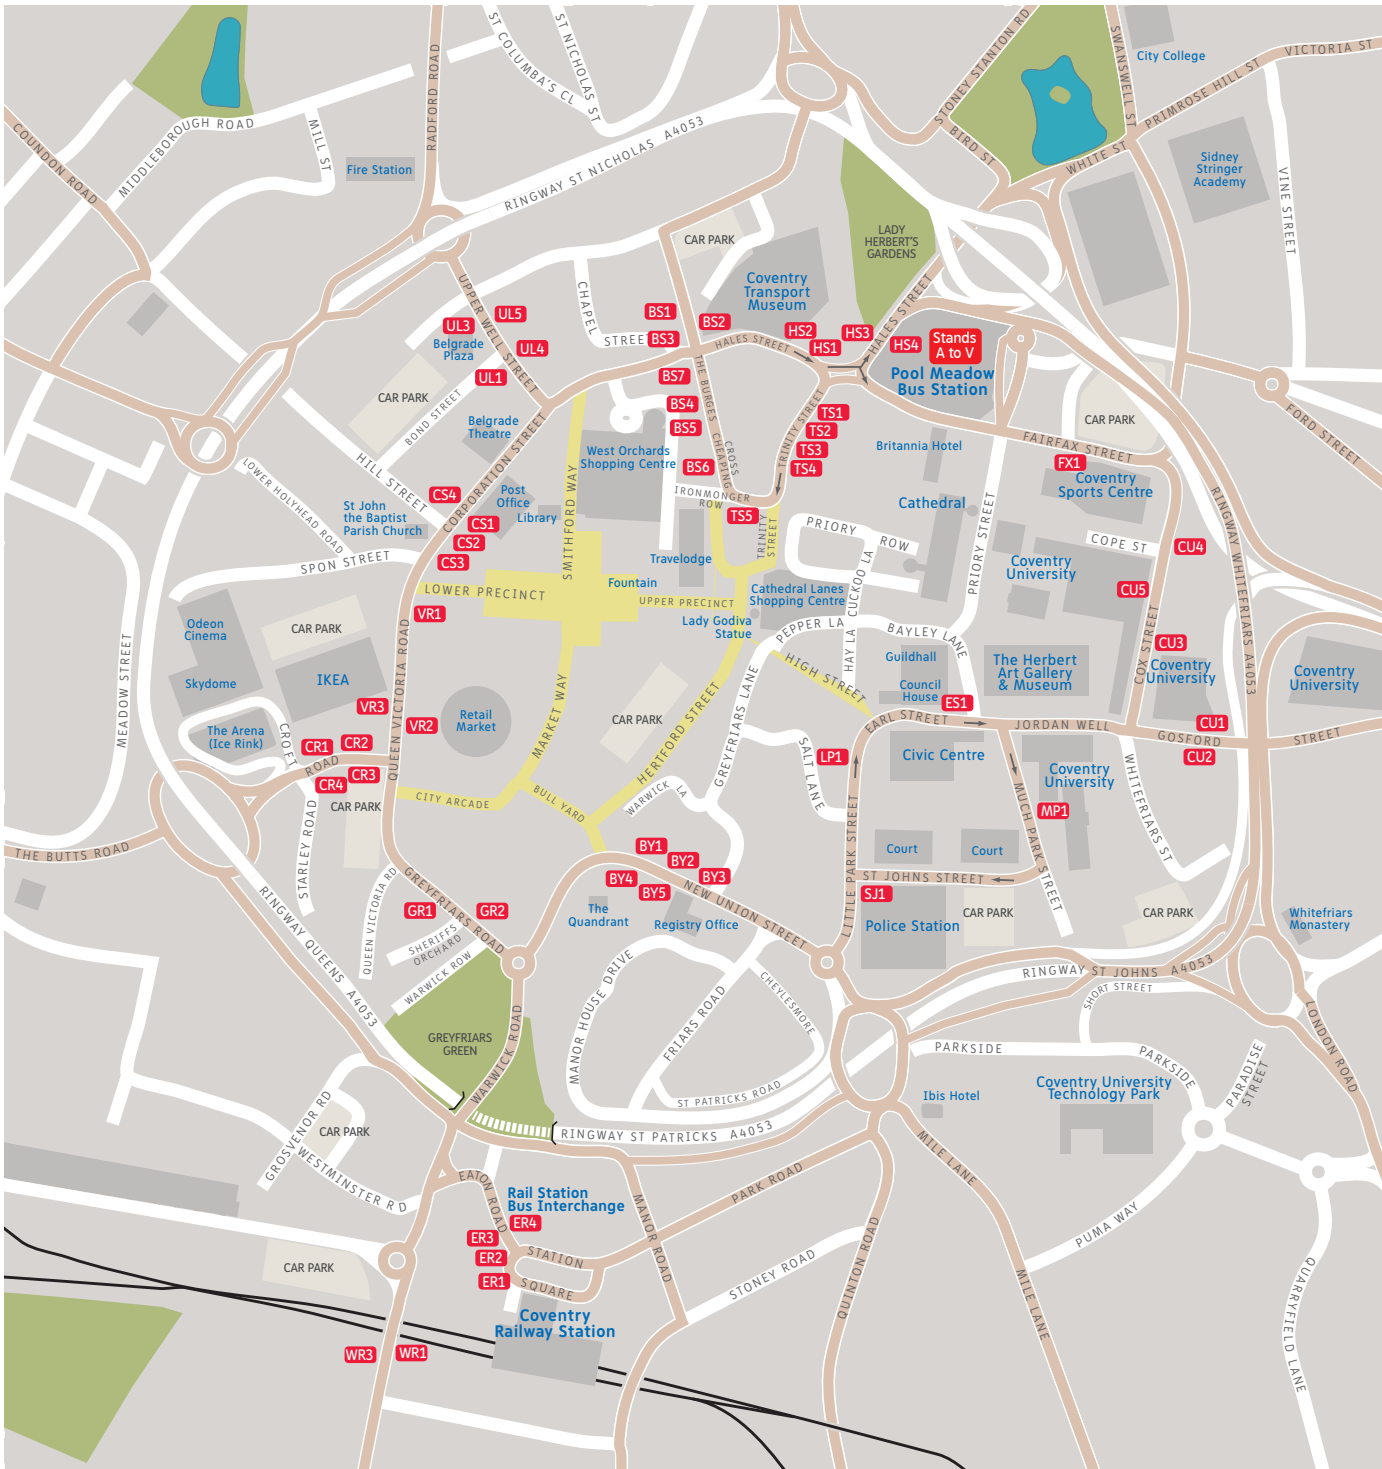

Plan your trip on the go!

Search for 'Transport for West Midlands' on your app store