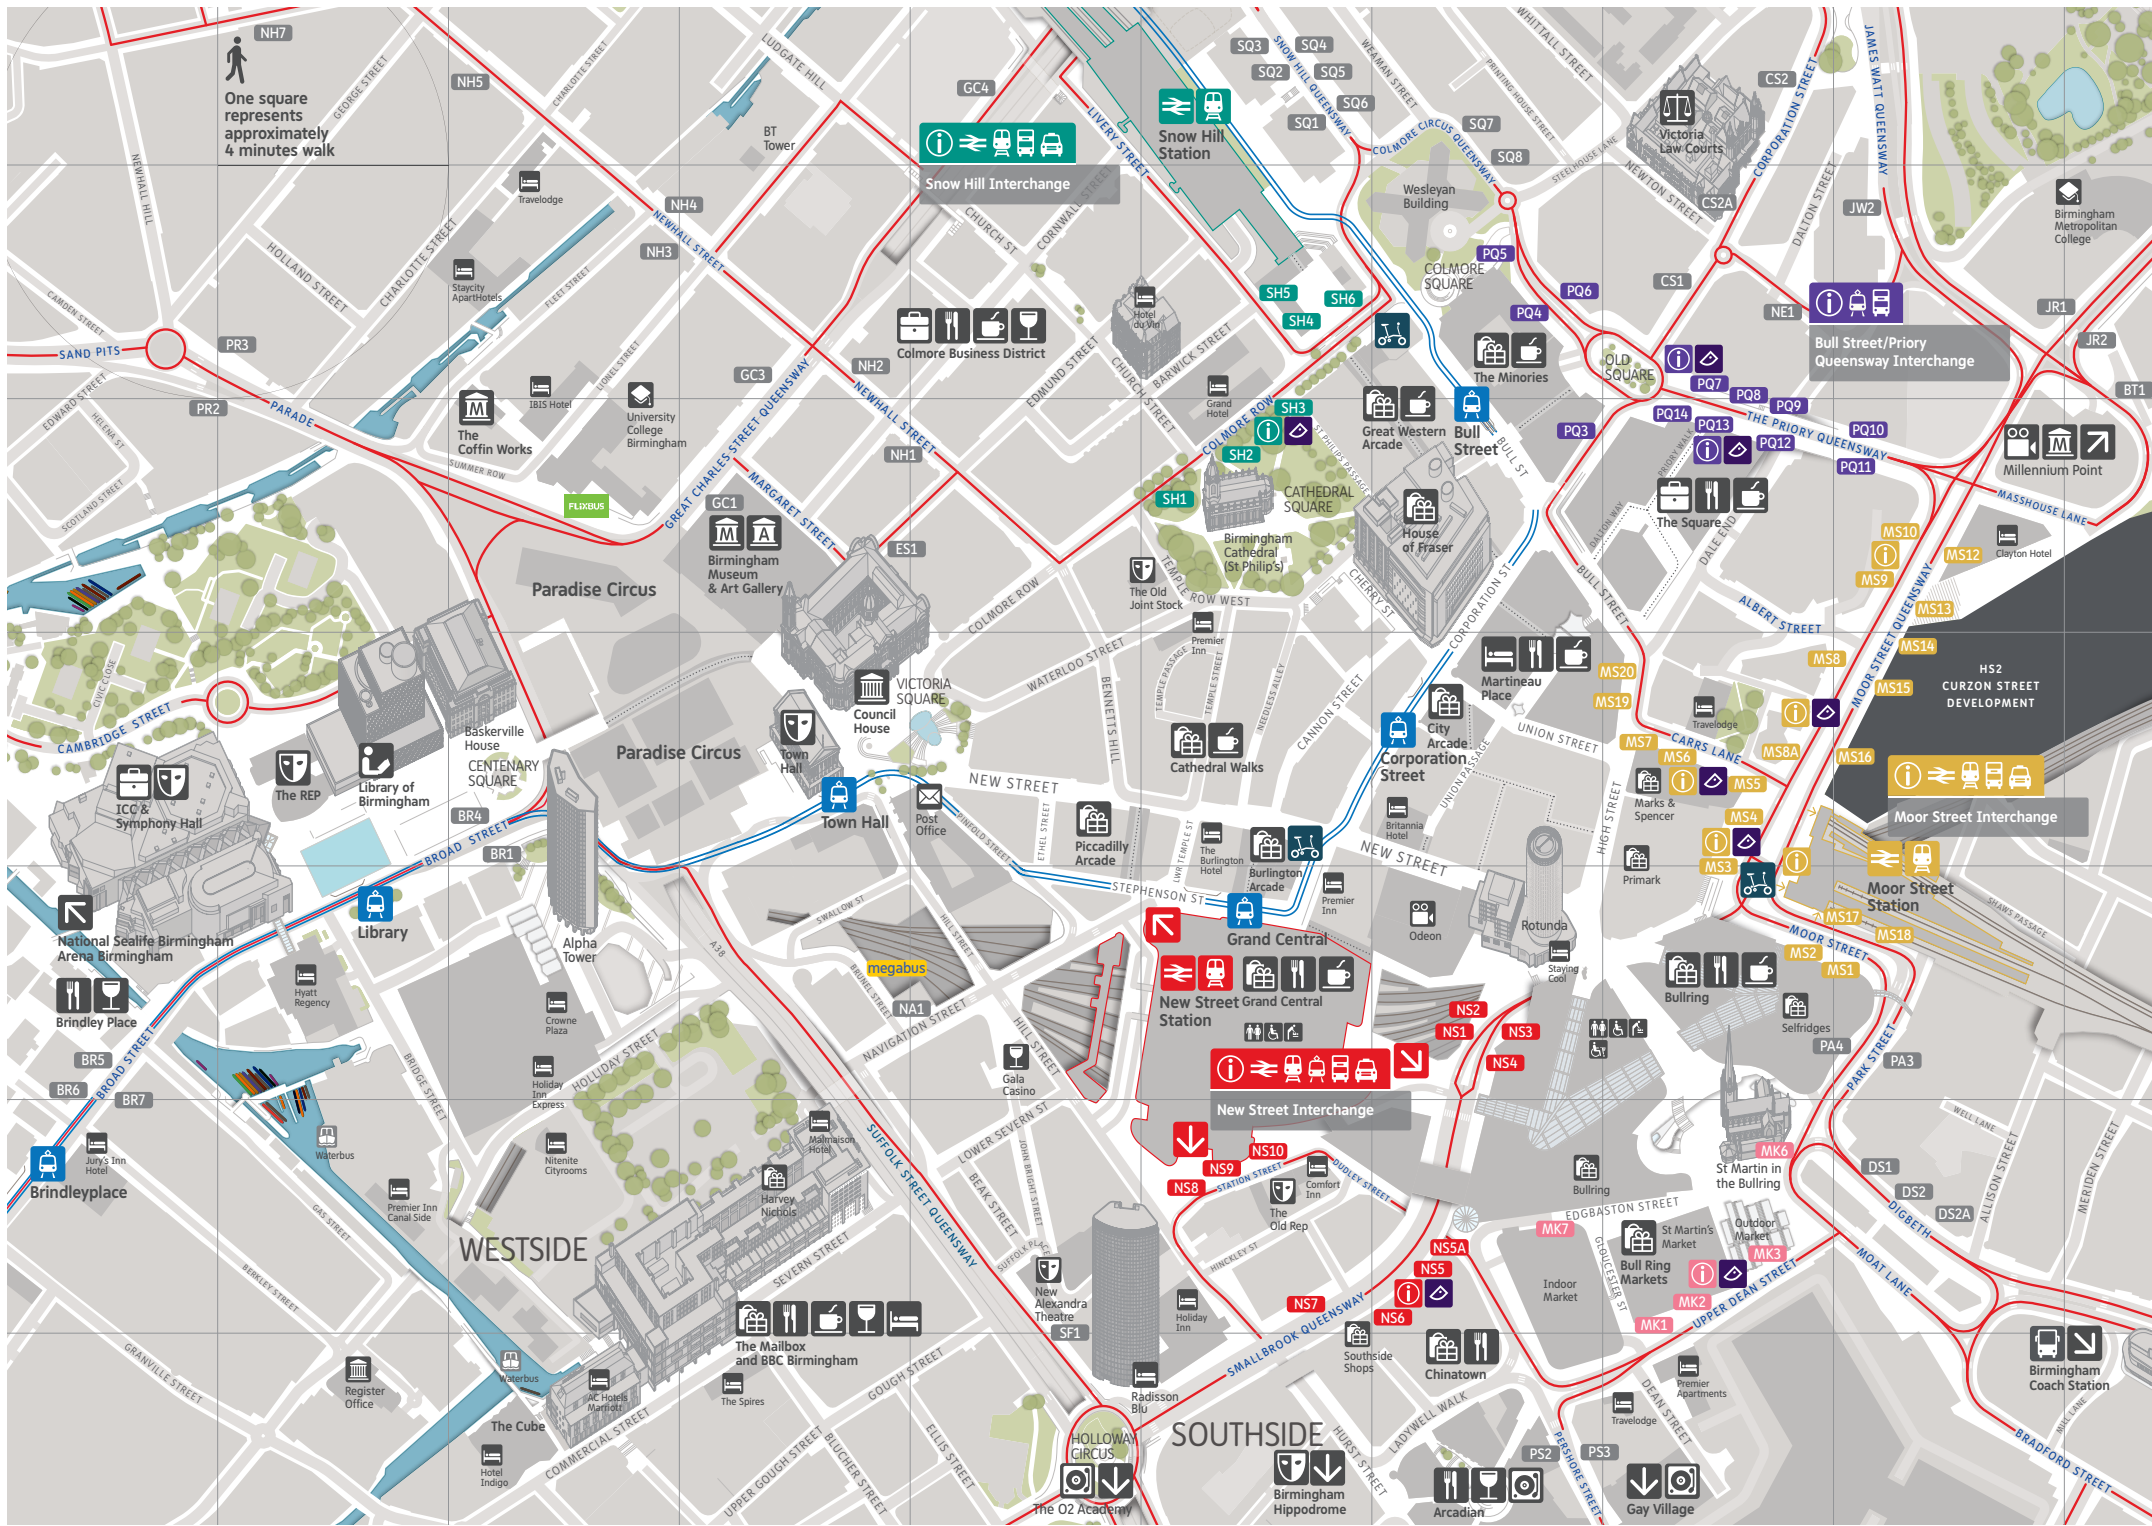

One square represents approximately 4 minutes walk

Snow Hill Interchange

Bull Street/Priory Queensway Interchange

Moor Street Interchange

New Street Grand Central Station

New Street Interchange

Birmingham Hippodrome

Birmingham Coach Station

National SeaLife Birmingham Arena Birmingham

Library of Birmingham

Council House

Corporation Street

Bullring

Outdoor Market

Brindley Place

Library

Alpha Tower

Harvey Nichols

Grand Central

Odeon

St Martin's Market

Birmingham Coach Station

Brindley Place

Library

Alpha Tower

Harvey Nichols

Grand Central

Odeon

St Martin's Market

Birmingham Coach Station

Birmingham City Centre